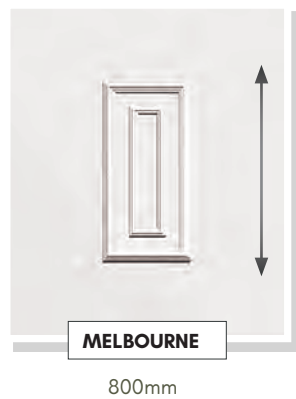

COLOUR OPTIONS

BACKING GLASS

ACCESSORIES

SECURITY

Panels can be manufactured with 4mm, 9mm or Solid MDF cores for added security. Surcharges apply. Please ask for full details.

DISCLAIMER

© Hallmark Panels Limited 2020 - Due to the limitations in photographic and printing processes, actual door and glass colours may vary from those illustrated in this brochure and should be used for guidance purposes only. Letterplate positioning is illustrated for guidance only. The actual fitted position is subject to door design, width and height restrictions and constraints. Hallmark Panels reserves the right to change product specification without prior notice.

CONSERVATORY QUARTER & SIDE PANELS

Designed to compliment our range of door panels, we also produce an extensive range of half, quarter and conservatory sheet panels.

CARLTON

WINSLOW

RAGLEY

SIDE PANELS ARE SUPPLIED 900mm x 2100mm