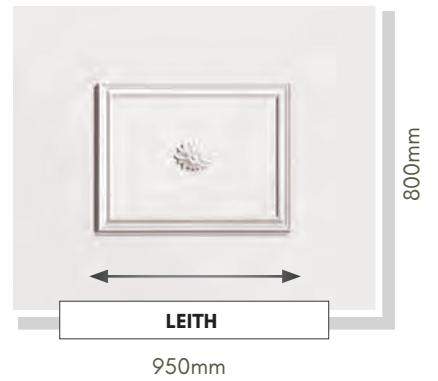

COLOUR OPTIONS

BACKING GLASS

ACCESSORIES

SECURITY

Panels can be manufactured with 4mm, 9mm or Solid MDF cores for added security. Surcharges apply. Please ask for full details.

DISCLAIMER

© Hallmark Panels Limited 2020 - Due to the limitations in photographic and printing processes, actual door and glass colours may vary from those illustrated in this brochure and should be used for guidance purposes only. Letterplate positioning is illustrated for guidance only. The actual fitted position is subject to door design, width and height restrictions and constraints. Hallmark Panels reserves the right to change product specification without prior notice.

CONSERVATORY QUARTER & SIDE PANELS

Designed to compliment our range of door panels, we also produce an extensive range of half, quarter and conservatory sheet panels.

CARLTON

WINSLOW

RAGLEY

SIDE PANELS ARE SUPPLIED 900mm x 2100mm