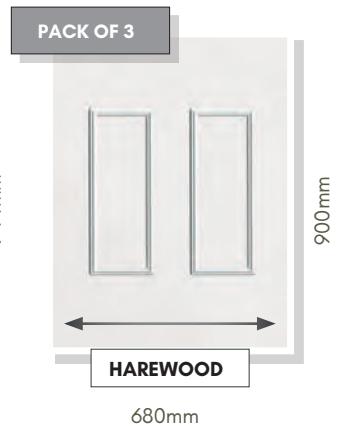

COLOUR OPTIONS

BACKING GLASS

ACCESSORIES

SECURITY

Panels can be manufactured with 4mm, 9mm or Solid MDF cores for added security. Surcharges apply. Please ask for full details.

DISCLAIMER

© Hallmark Panels Limited 2020 - Due to the limitations in photographic and printing processes, actual door and glass colours may vary from those illustrated in this brochure and should be used for guidance purposes only. Letterplate positioning is illustrated for guidance only. The actual fitted position is subject to door design, width and height restrictions and constraints. Hallmark Panels reserves the right to change product specification without prior notice.

CONSERVATORY QUARTER & SIDE PANELS

Designed to compliment our range of door panels, we also produce an extensive range of half, quarter and conservatory sheet panels.

CARLTON

WINSLOW

RAGLEY

SIDE PANELS ARE SUPPLIED 900mm x 2100mm