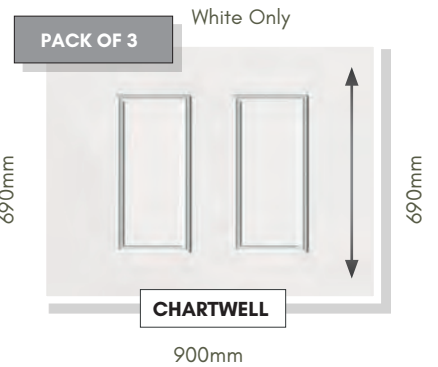

COLOUR OPTIONS

BACKING GLASS

ACCESSORIES

SECURITY

Panels can be manufactured with 4mm, 9mm or Solid MDF cores for added security. Surcharges apply. Please ask for full details.

DISCLAIMER

© Hallmark Panels Limited 2020 - Due to the limitations in photographic and printing processes, actual door and glass colours may vary from those illustrated in this brochure and should be used for guidance purposes only. Letterplate positioning is illustrated for guidance only. The actual fitted position is subject to door design, width and height restrictions and constraints. Hallmark Panels reserves the right to change product specification without prior notice.

CONSERVATORY QUARTER & SIDE PANELS

Designed to compliment our range of door panels, we also produce an extensive range of half, quarter and conservatory sheet panels.

CARLTON

WINSLOW

RAGLEY

SIDE PANELS ARE SUPPLIED 900mm x 2100mm