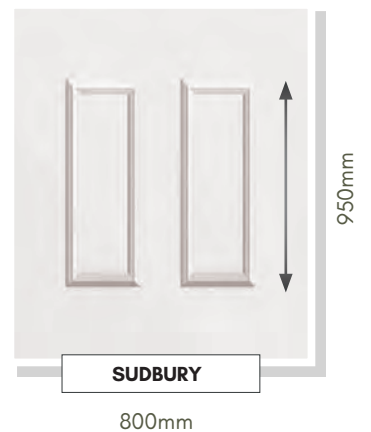

COLOUR OPTIONS

BACKING GLASS

ACCESSORIES

SECURITY

Panels can be manufactured with 4mm, 9mm or Solid MDF cores for added security. Surcharges apply. Please ask for full details.

DISCLAIMER

© Hallmark Panels Limited 2020 - Due to the limitations in photographic and printing processes, actual door and glass colours may vary from those illustrated in this brochure and should be used for guidance purposes only. Letterplate positioning is illustrated for guidance only. The actual fitted position is subject to door design, width and height restrictions and constraints. Hallmark Panels reserves the right to change product specification without prior notice.

CONSERVATORY QUARTER & SIDE PANELS

Designed to compliment our range of door panels, we also produce an extensive range of half, quarter and conservatory sheet panels.

CARLTON

WINSLOW

RAGLEY

SIDE PANELS ARE SUPPLIED 900mm x 2100mm