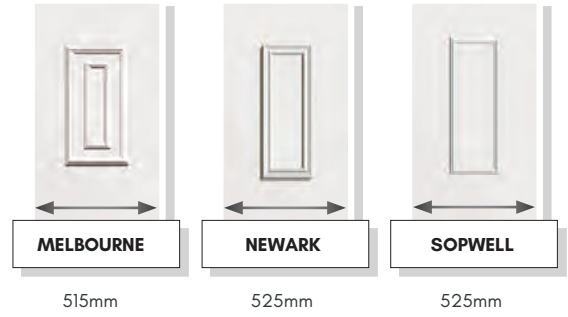

COLOUR OPTIONS

BACKING GLASS

ACCESSORIES

SECURITY

Panels can be manufactured with 4mm, 9mm or Solid MDF cores for added security. Surcharges apply. Please ask for full details.

DISCLAIMER

© Hallmark Panels Limited 2020 - Due to the limitations in photographic and printing processes, actual door and glass colours may vary from those illustrated in this brochure and should be used for guidance purposes only. Letterplate positioning is illustrated for guidance only. The actual fitted position is subject to door design, width and height restrictions and constraints. Hallmark Panels reserves the right to change product specification without prior notice.

CONSERVATORY QUARTER & SIDE PANELS

Designed to compliment our range of door panels, we also produce an extensive range of half, quarter and conservatory sheet panels.

CARLTON

WINSLOW

RAGLEY

SIDE PANELS ARE SUPPLIED 900mm x 2100mm